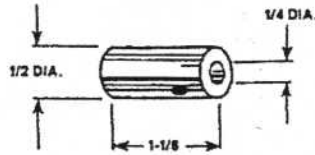

CD STUD WELDING ACCESSORIES COLLET ADAPTORS

A-CI ADAPTOR

ITEM	PART NO.
A-CI Adaptor	039-466