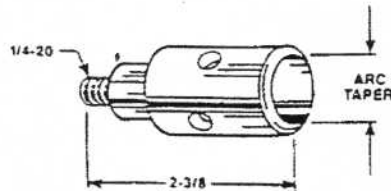

K-N ADAPTOR

ITEM	PART NO.
K-N Adaptor	033-750

All information contained herein subject to change without notice.

ACC-8

NEW-AGE
FASTENING SYSTEMS, INC.

Studwelding Equipment, Fasteners & Supplies

Boiler Outage Specialists

Jobsite Studwelding Division

P.O. Box 5658, Deptford, NJ 08096

Phone: (856) 218-8301

Fax: (856) 218-8305

Toll Free: (888) 889-3833

steve@newagestudwelding.com